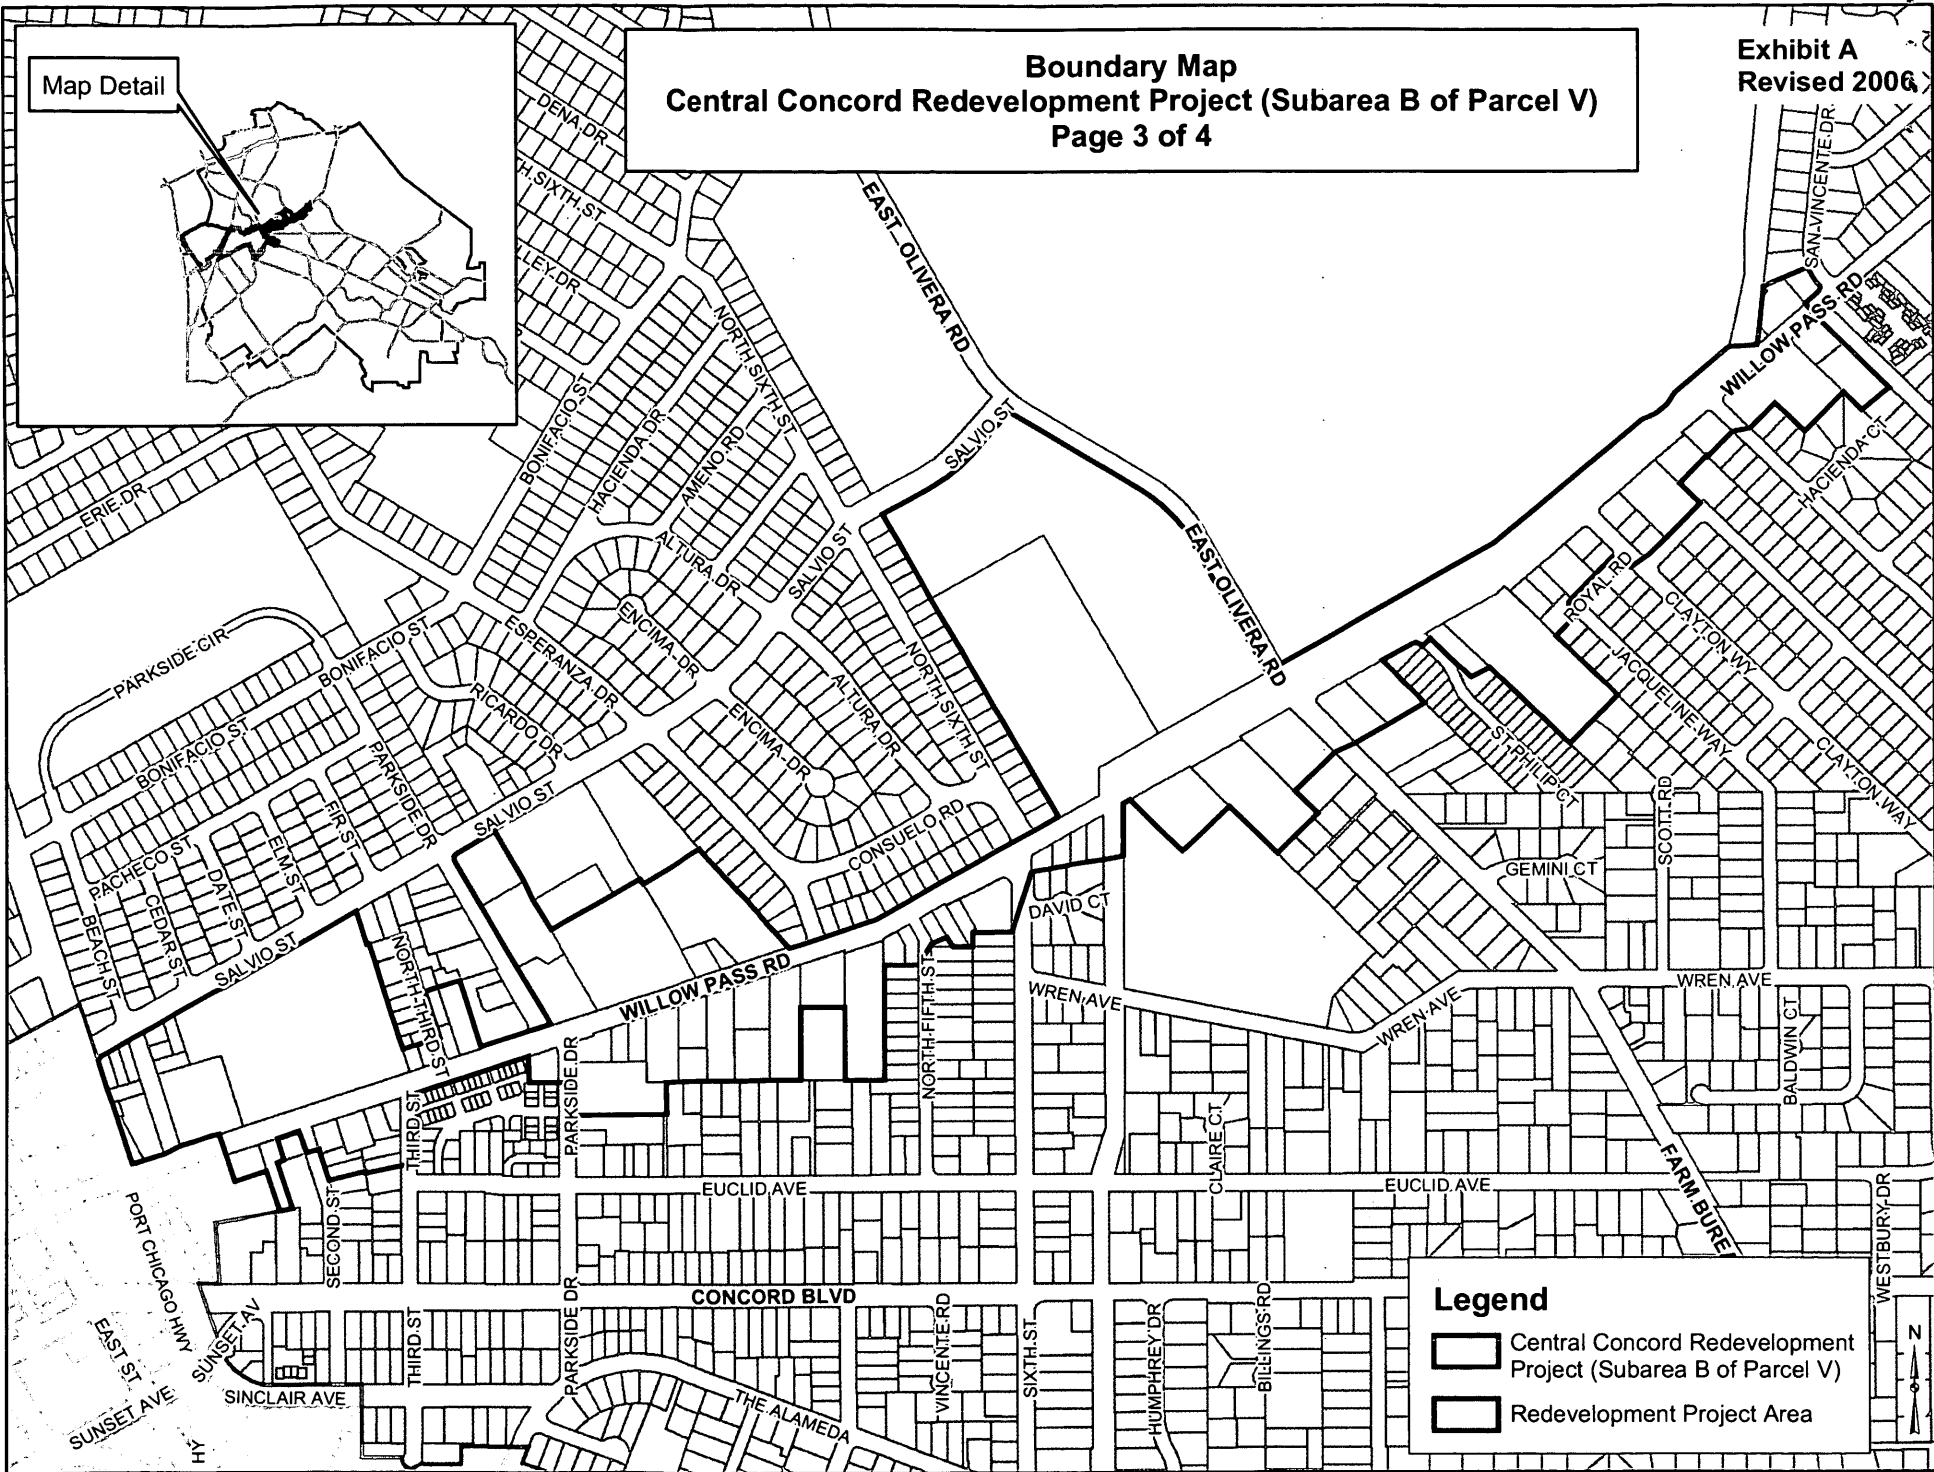

Boundary Map
Central Concord Redevelopment Project (Subarea B of Parcel V)
Page 3 of 4

Map Detail

Legend

-  Central Concord Redevelopment Project (Subarea B of Parcel V)
-  Redevelopment Project Area