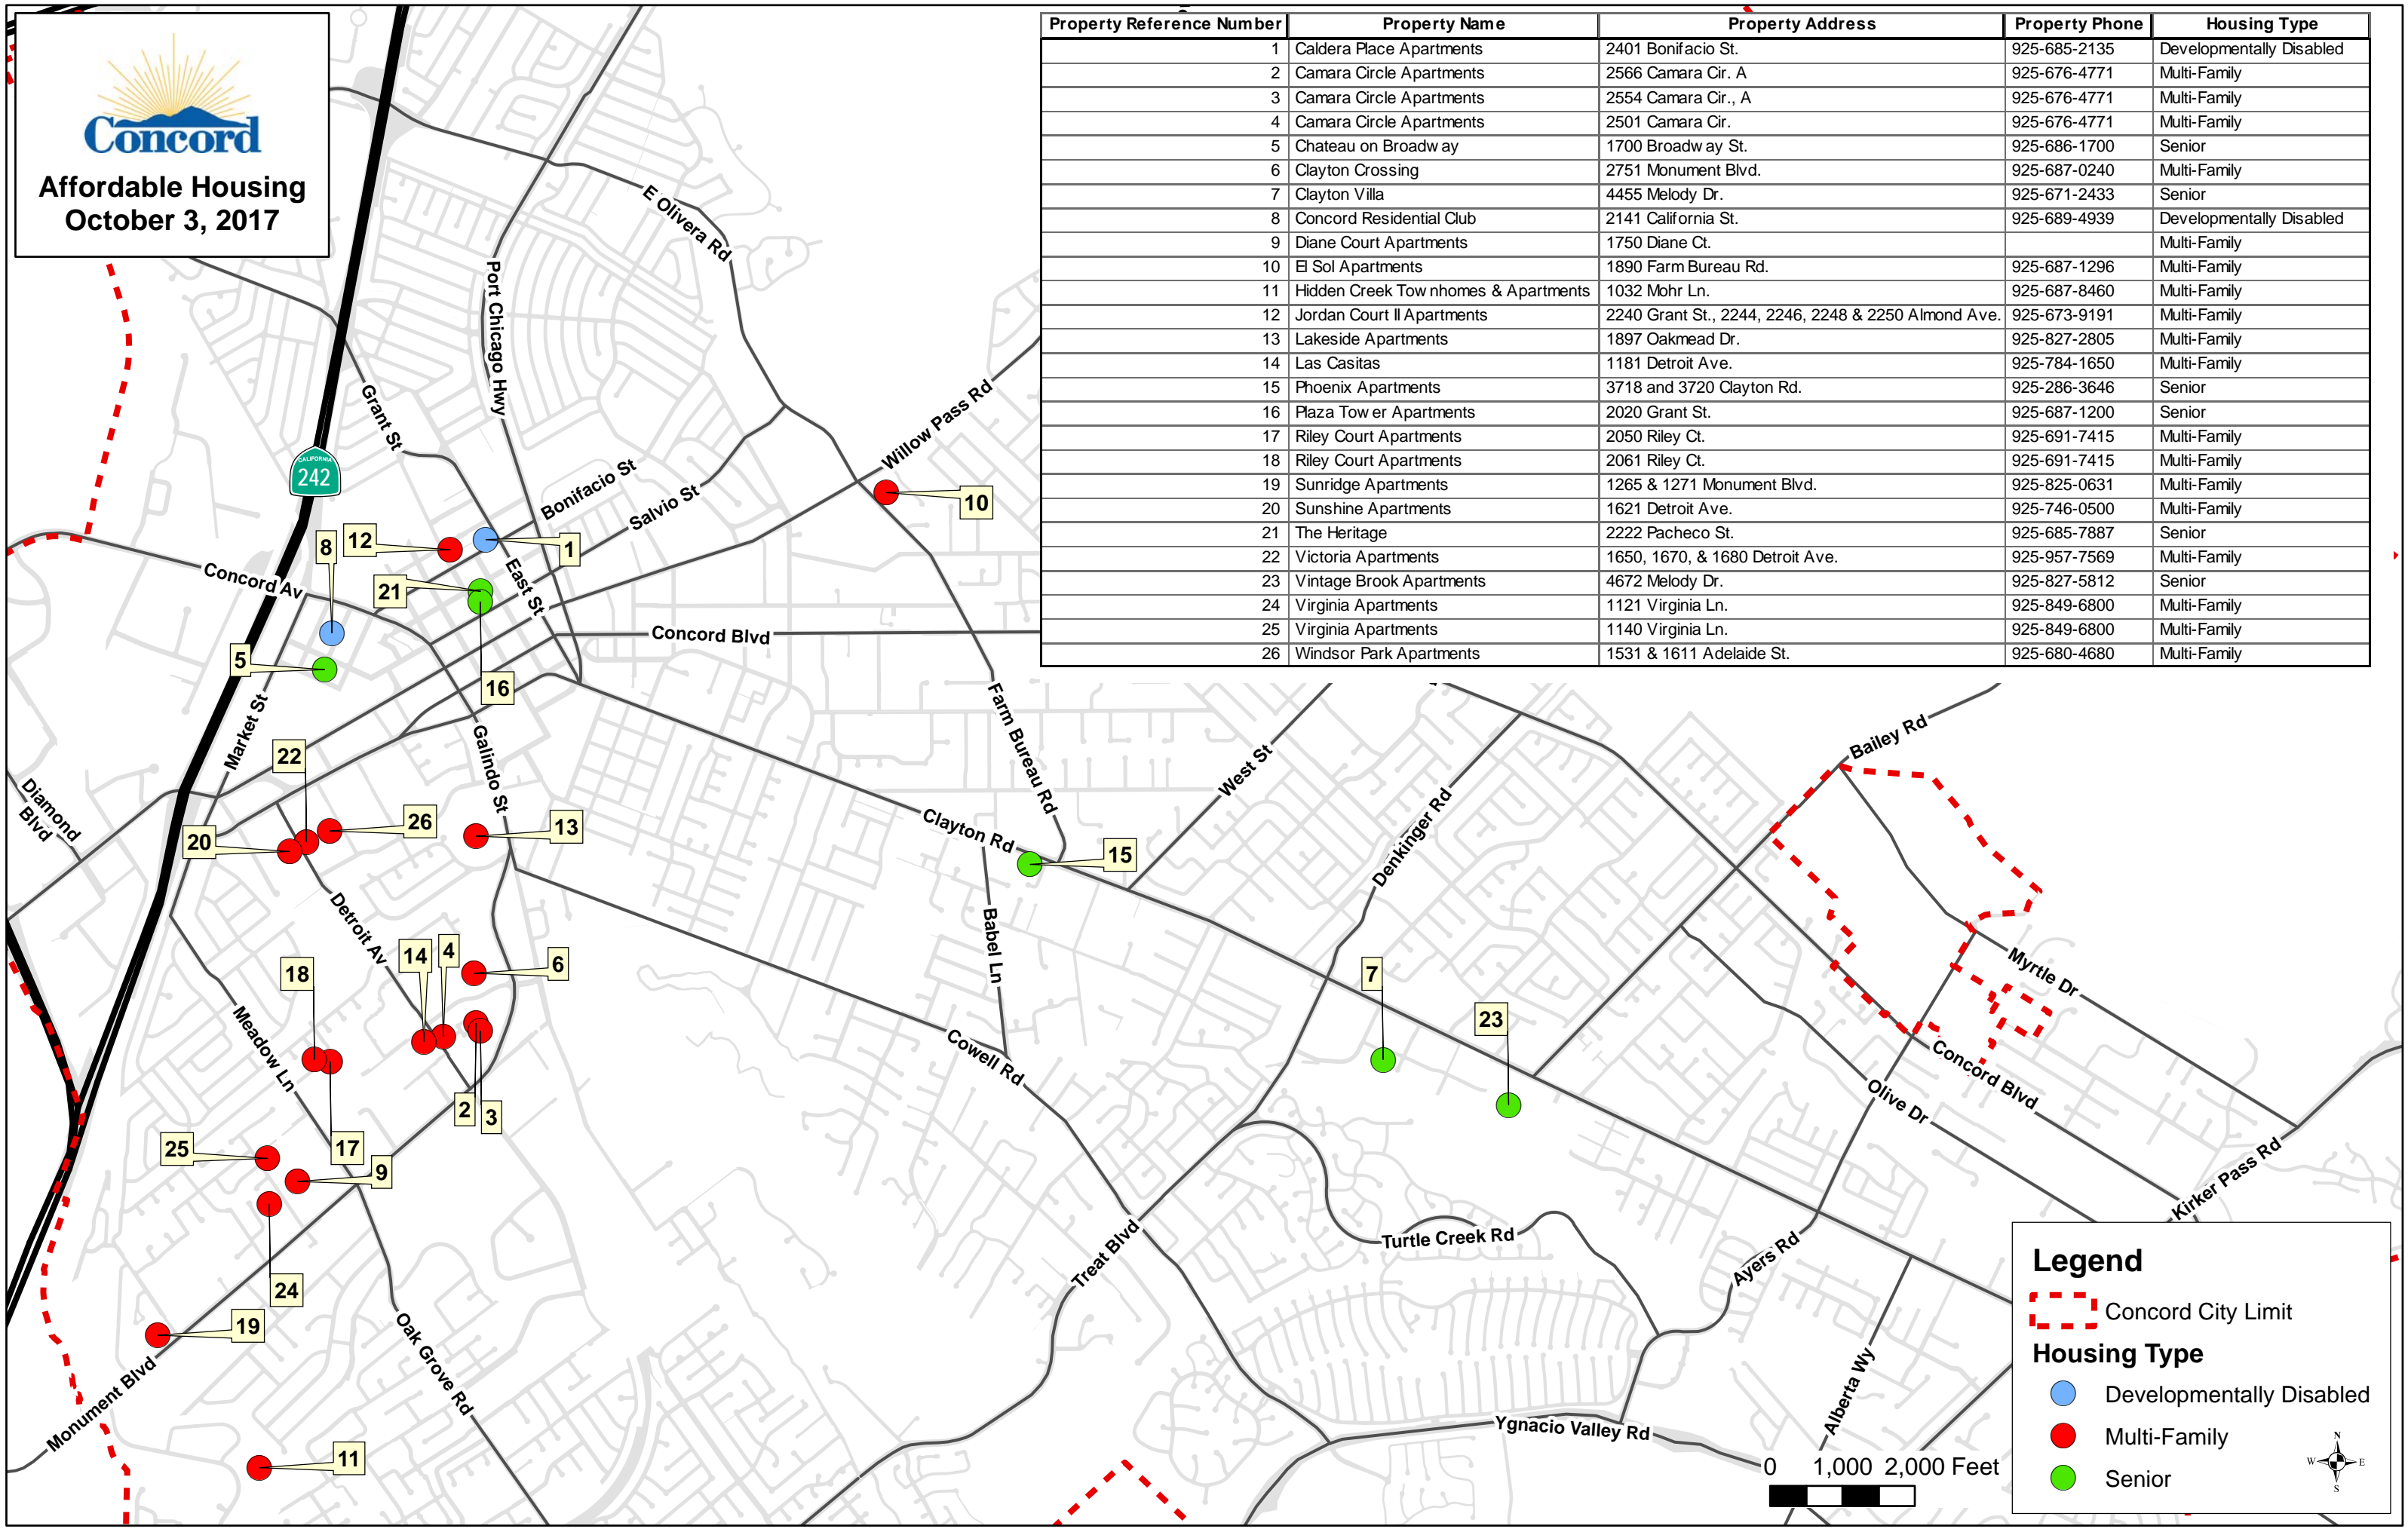

**Affordable Housing
October 3, 2017**

Property Reference Number	Property Name	Property Address	Property Phone	Housing Type
1	Caldera Place Apartments	2401 Bonifacio St.	925-685-2135	Developmentally Disabled
2	Camara Circle Apartments	2566 Camara Cir. A	925-676-4771	Multi-Family
3	Camara Circle Apartments	2554 Camara Cir., A	925-676-4771	Multi-Family
4	Camara Circle Apartments	2501 Camara Cir.	925-676-4771	Multi-Family
5	Chateau on Broadway	1700 Broadway St.	925-686-1700	Senior
6	Clayton Crossing	2751 Monument Blvd.	925-687-0240	Multi-Family
7	Clayton Villa	4455 Melody Dr.	925-671-2433	Senior
8	Concord Residential Club	2141 California St.	925-689-4939	Developmentally Disabled
9	Diane Court Apartments	1750 Diane Ct.		Multi-Family
10	El Sol Apartments	1890 Farm Bureau Rd.	925-687-1296	Multi-Family
11	Hidden Creek Townhomes & Apartments	1032 Mohr Ln.	925-687-8460	Multi-Family
12	Jordan Court II Apartments	2240 Grant St., 2244, 2246, 2248 & 2250 Almond Ave.	925-673-9191	Multi-Family
13	Lakeside Apartments	1897 Oakmead Dr.	925-827-2805	Multi-Family
14	Las Casitas	1181 Detroit Ave.	925-784-1650	Multi-Family
15	Phoenix Apartments	3718 and 3720 Clayton Rd.	925-286-3646	Senior
16	Plaza Tower Apartments	2020 Grant St.	925-687-1200	Senior
17	Riley Court Apartments	2050 Riley Ct.	925-691-7415	Multi-Family
18	Riley Court Apartments	2061 Riley Ct.	925-691-7415	Multi-Family
19	Sunridge Apartments	1265 & 1271 Monument Blvd.	925-825-0631	Multi-Family
20	Sunshine Apartments	1621 Detroit Ave.	925-746-0500	Multi-Family
21	The Heritage	2222 Pacheco St.	925-685-7887	Senior
22	Victoria Apartments	1650, 1670, & 1680 Detroit Ave.	925-957-7569	Multi-Family
23	Vintage Brook Apartments	4672 Melody Dr.	925-827-5812	Senior
24	Virginia Apartments	1121 Virginia Ln.	925-849-6800	Multi-Family
25	Virginia Apartments	1140 Virginia Ln.	925-849-6800	Multi-Family
26	Windsor Park Apartments	1531 & 1611 Adelaide St.	925-680-4680	Multi-Family