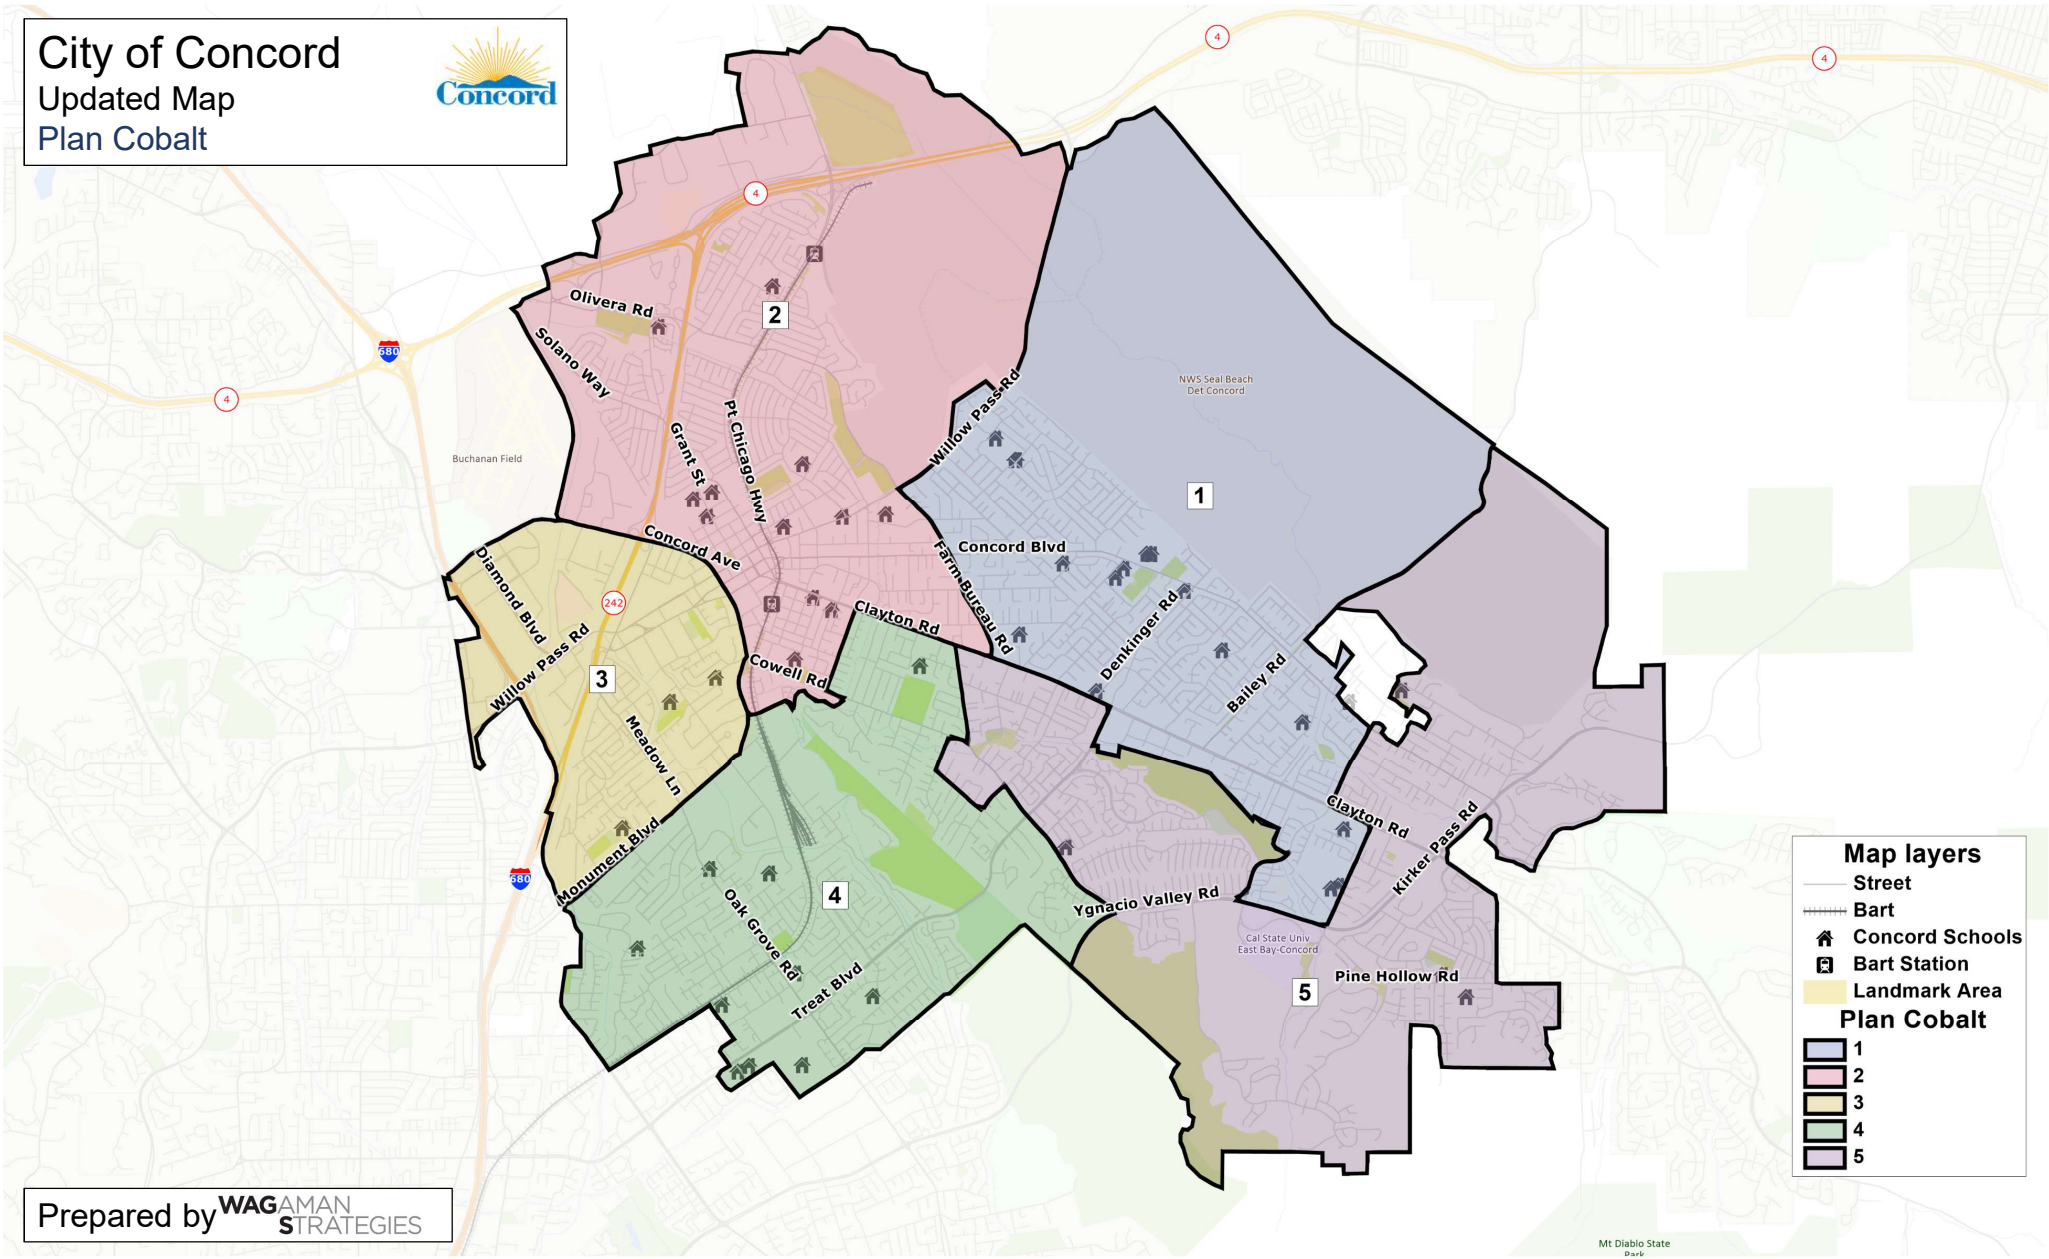

City of Concord  
 Updated Map  
 Plan Cobalt

**Map layers**

- Street
- Bart
- 🏠 Concord Schools
- 🚉 Bart Station
- 📍 Landmark Area

**Plan Cobalt**

- 1
- 2
- 3
- 4
- 5

Prepared by **WAGAMAN STRATEGIES**

Mt Diablo State Park