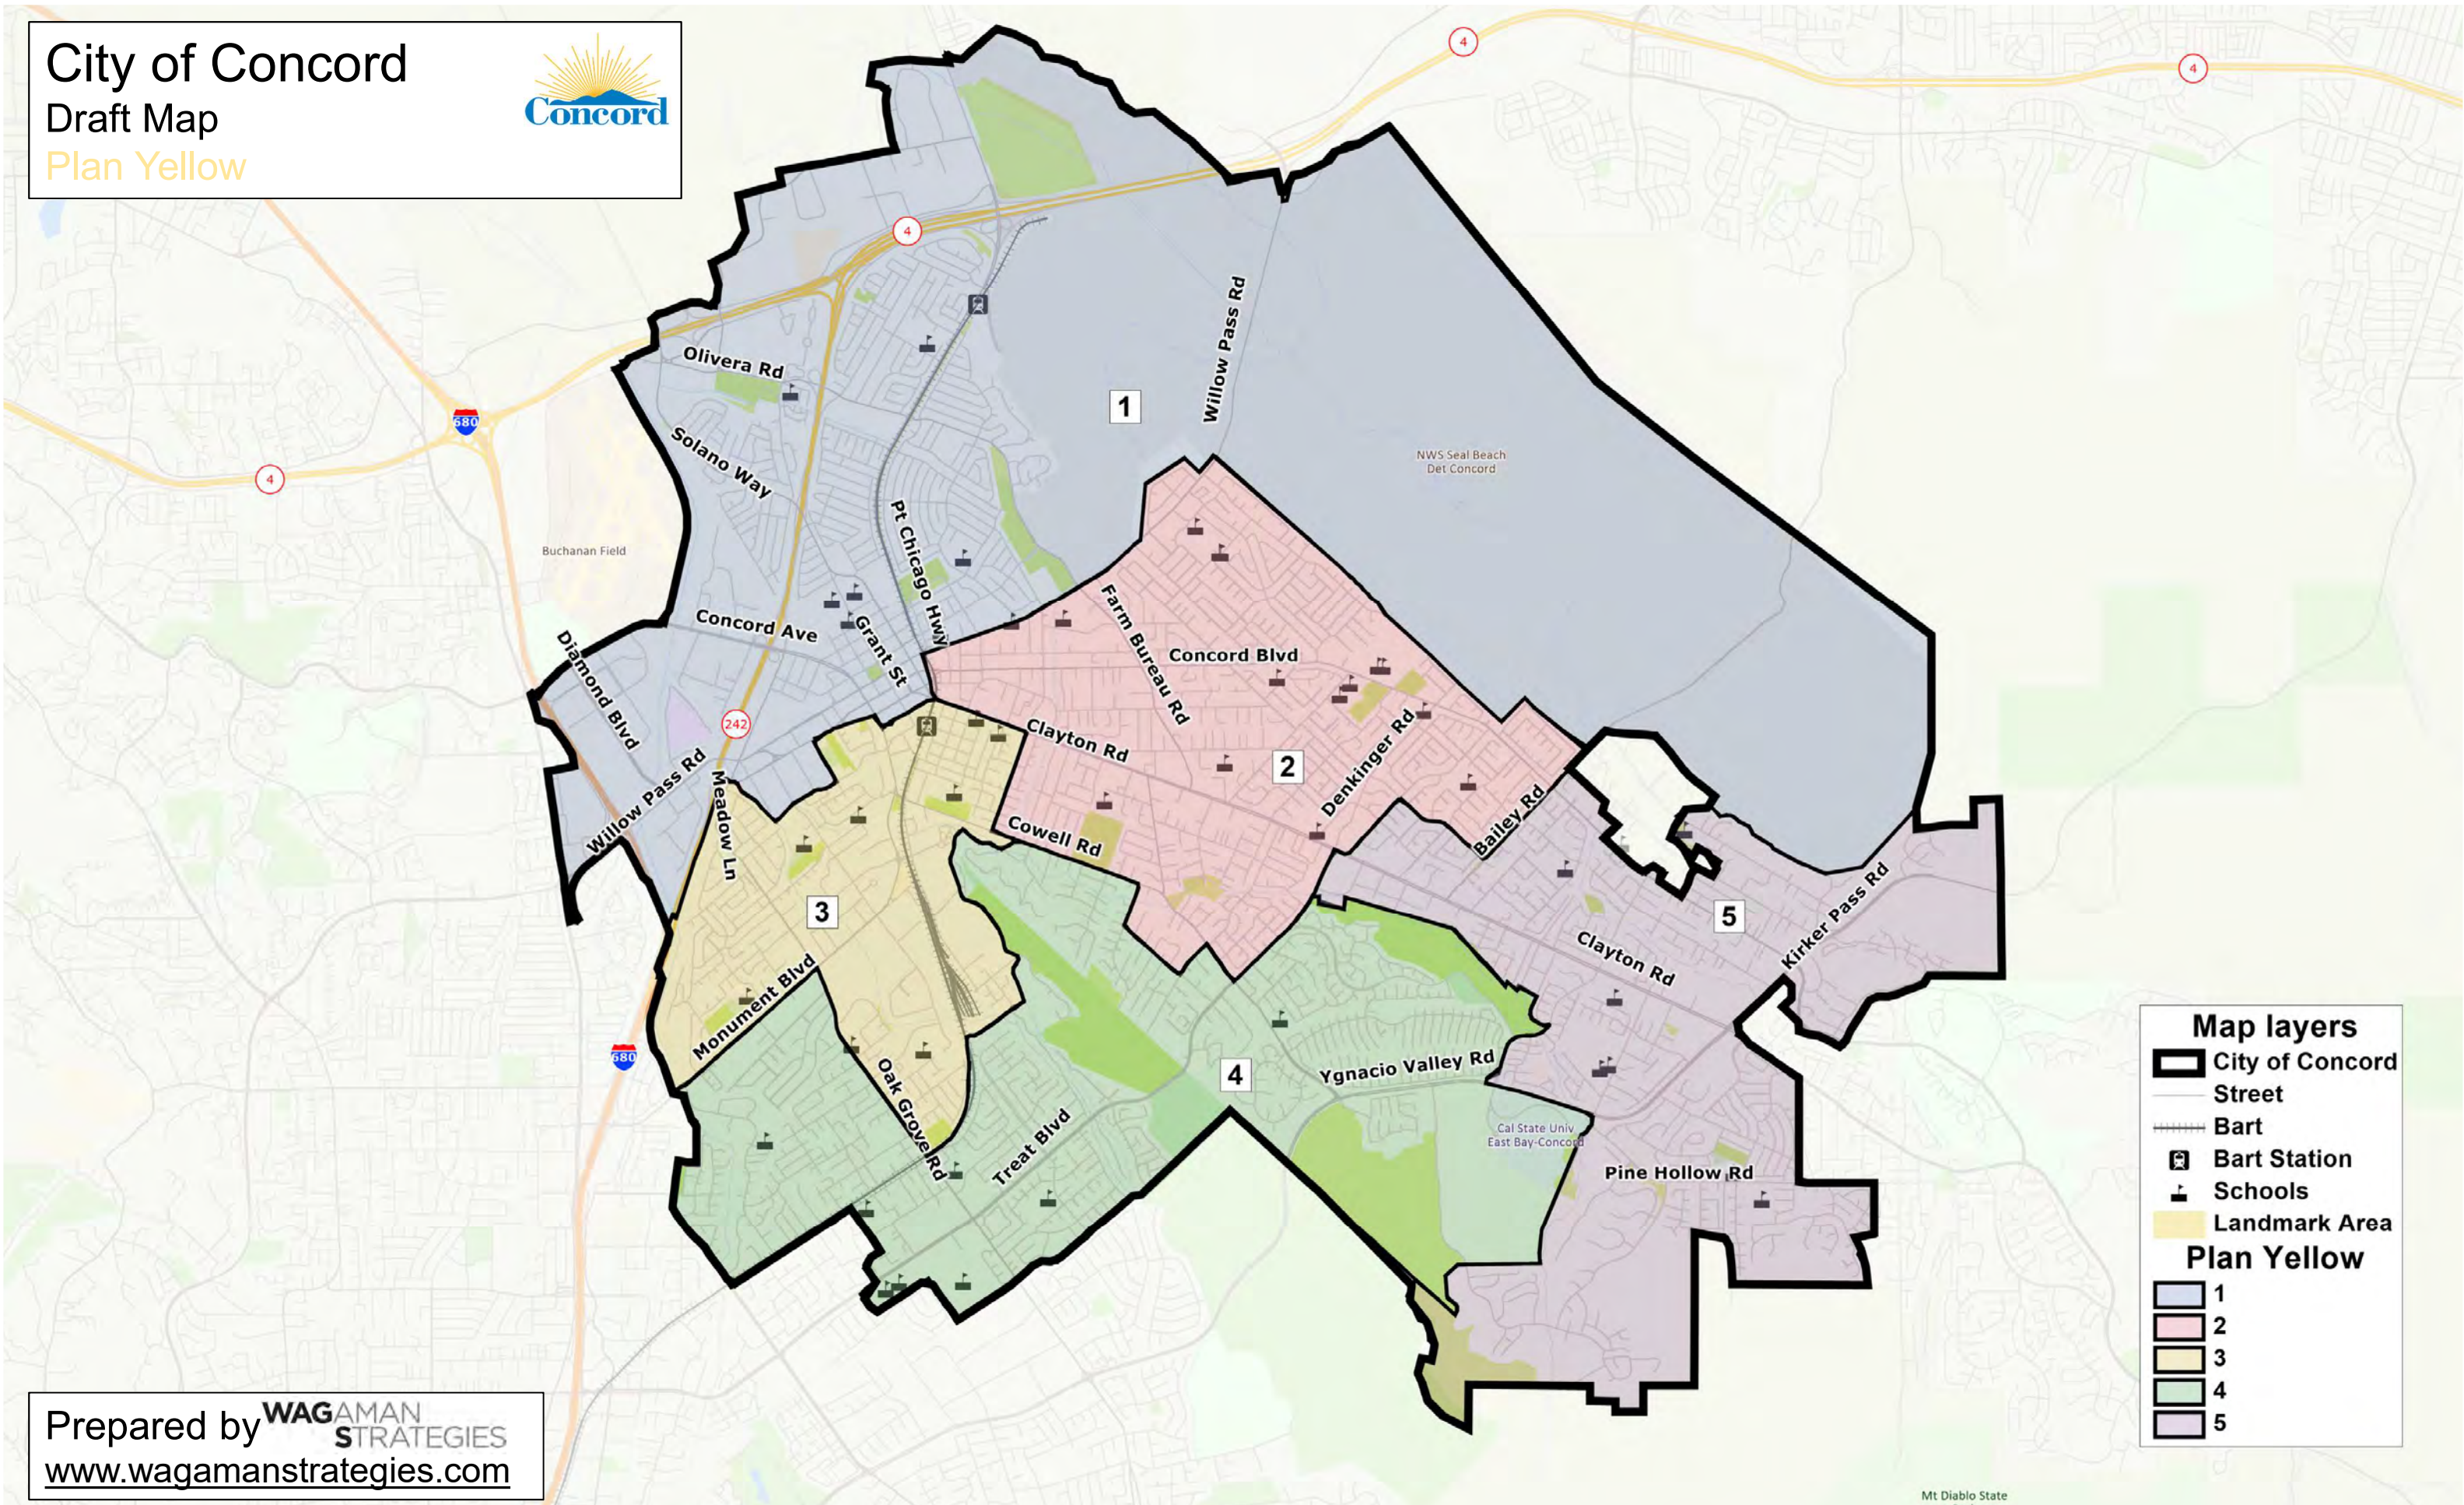

City of Concord
Draft Map
Plan Yellow

Map layers

- City of Concord
- Street
- Bart
- Bart Station
- Schools
- Landmark Area

Plan Yellow

- 1
- 2
- 3
- 4
- 5

Prepared by **WAGAMAN STRATEGIES**
www.wagamanstrategies.com