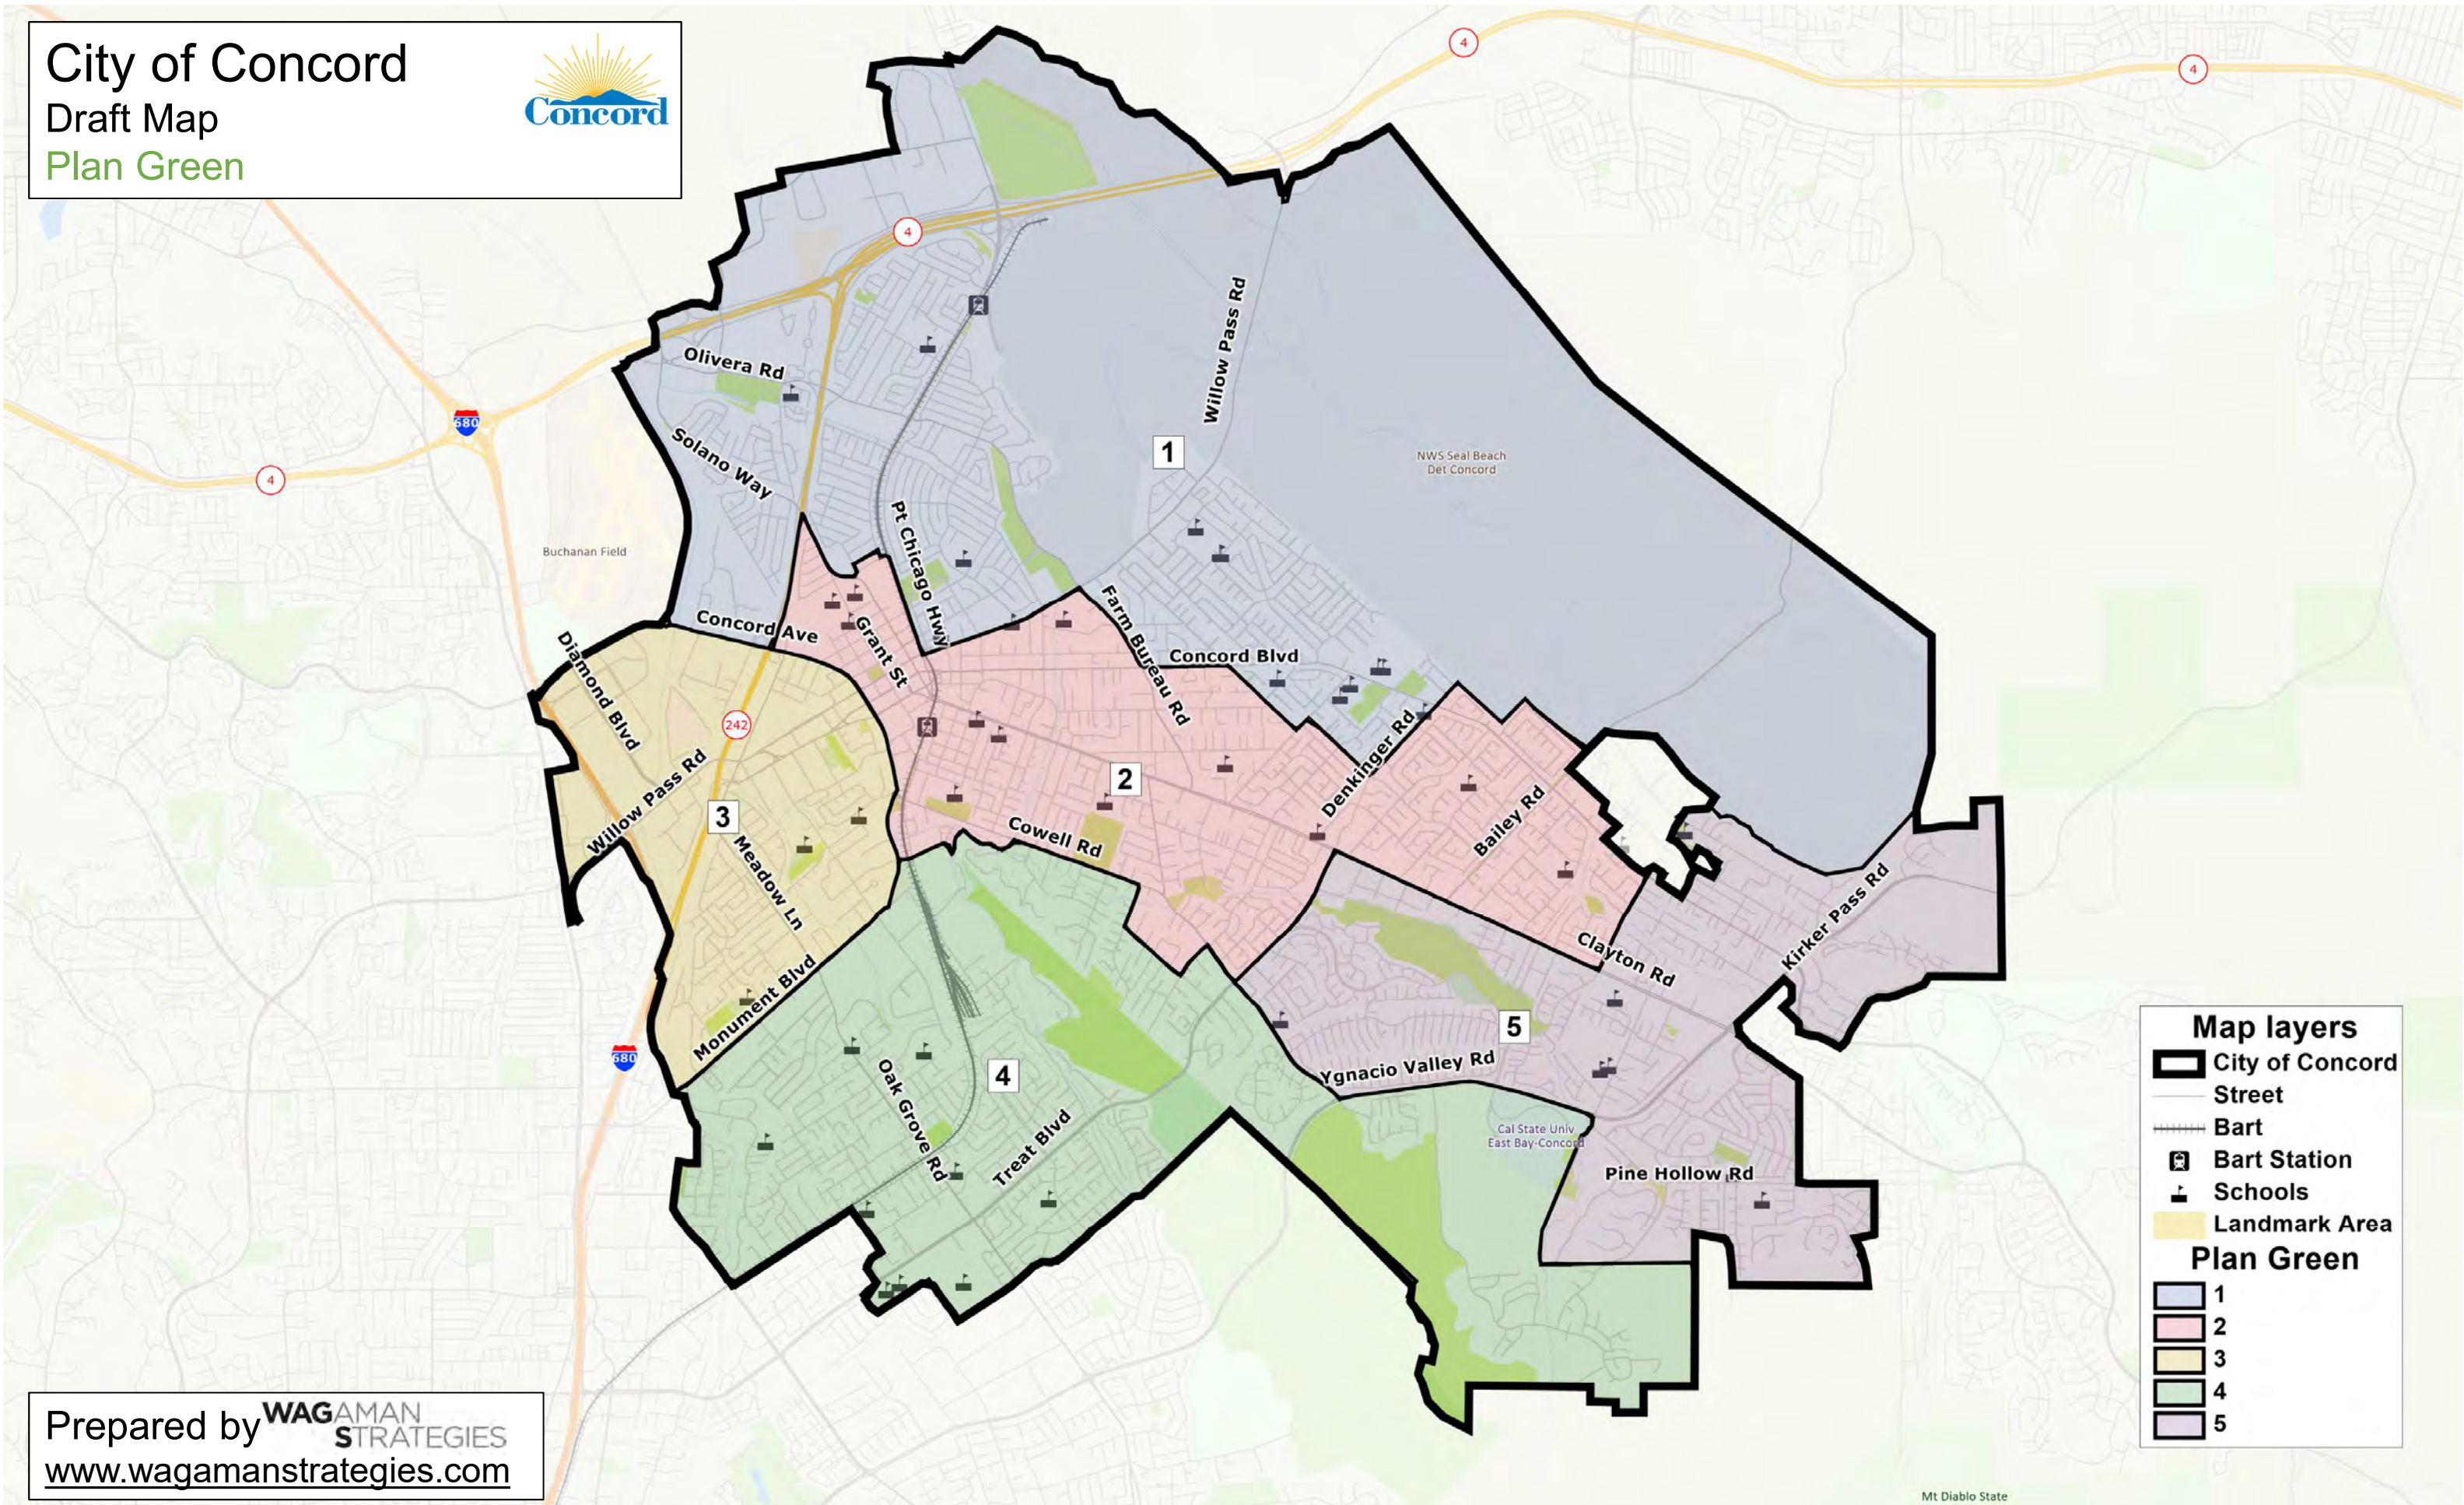

City of Concord
Draft Map
Plan Green

Map layers

- City of Concord
- Street
- Bart
- Bart Station
- Schools
- Landmark Area

Plan Green

- 1
- 2
- 3
- 4
- 5

Prepared by **WAGAMAN STRATEGIES**
www.wagamanstrategies.com