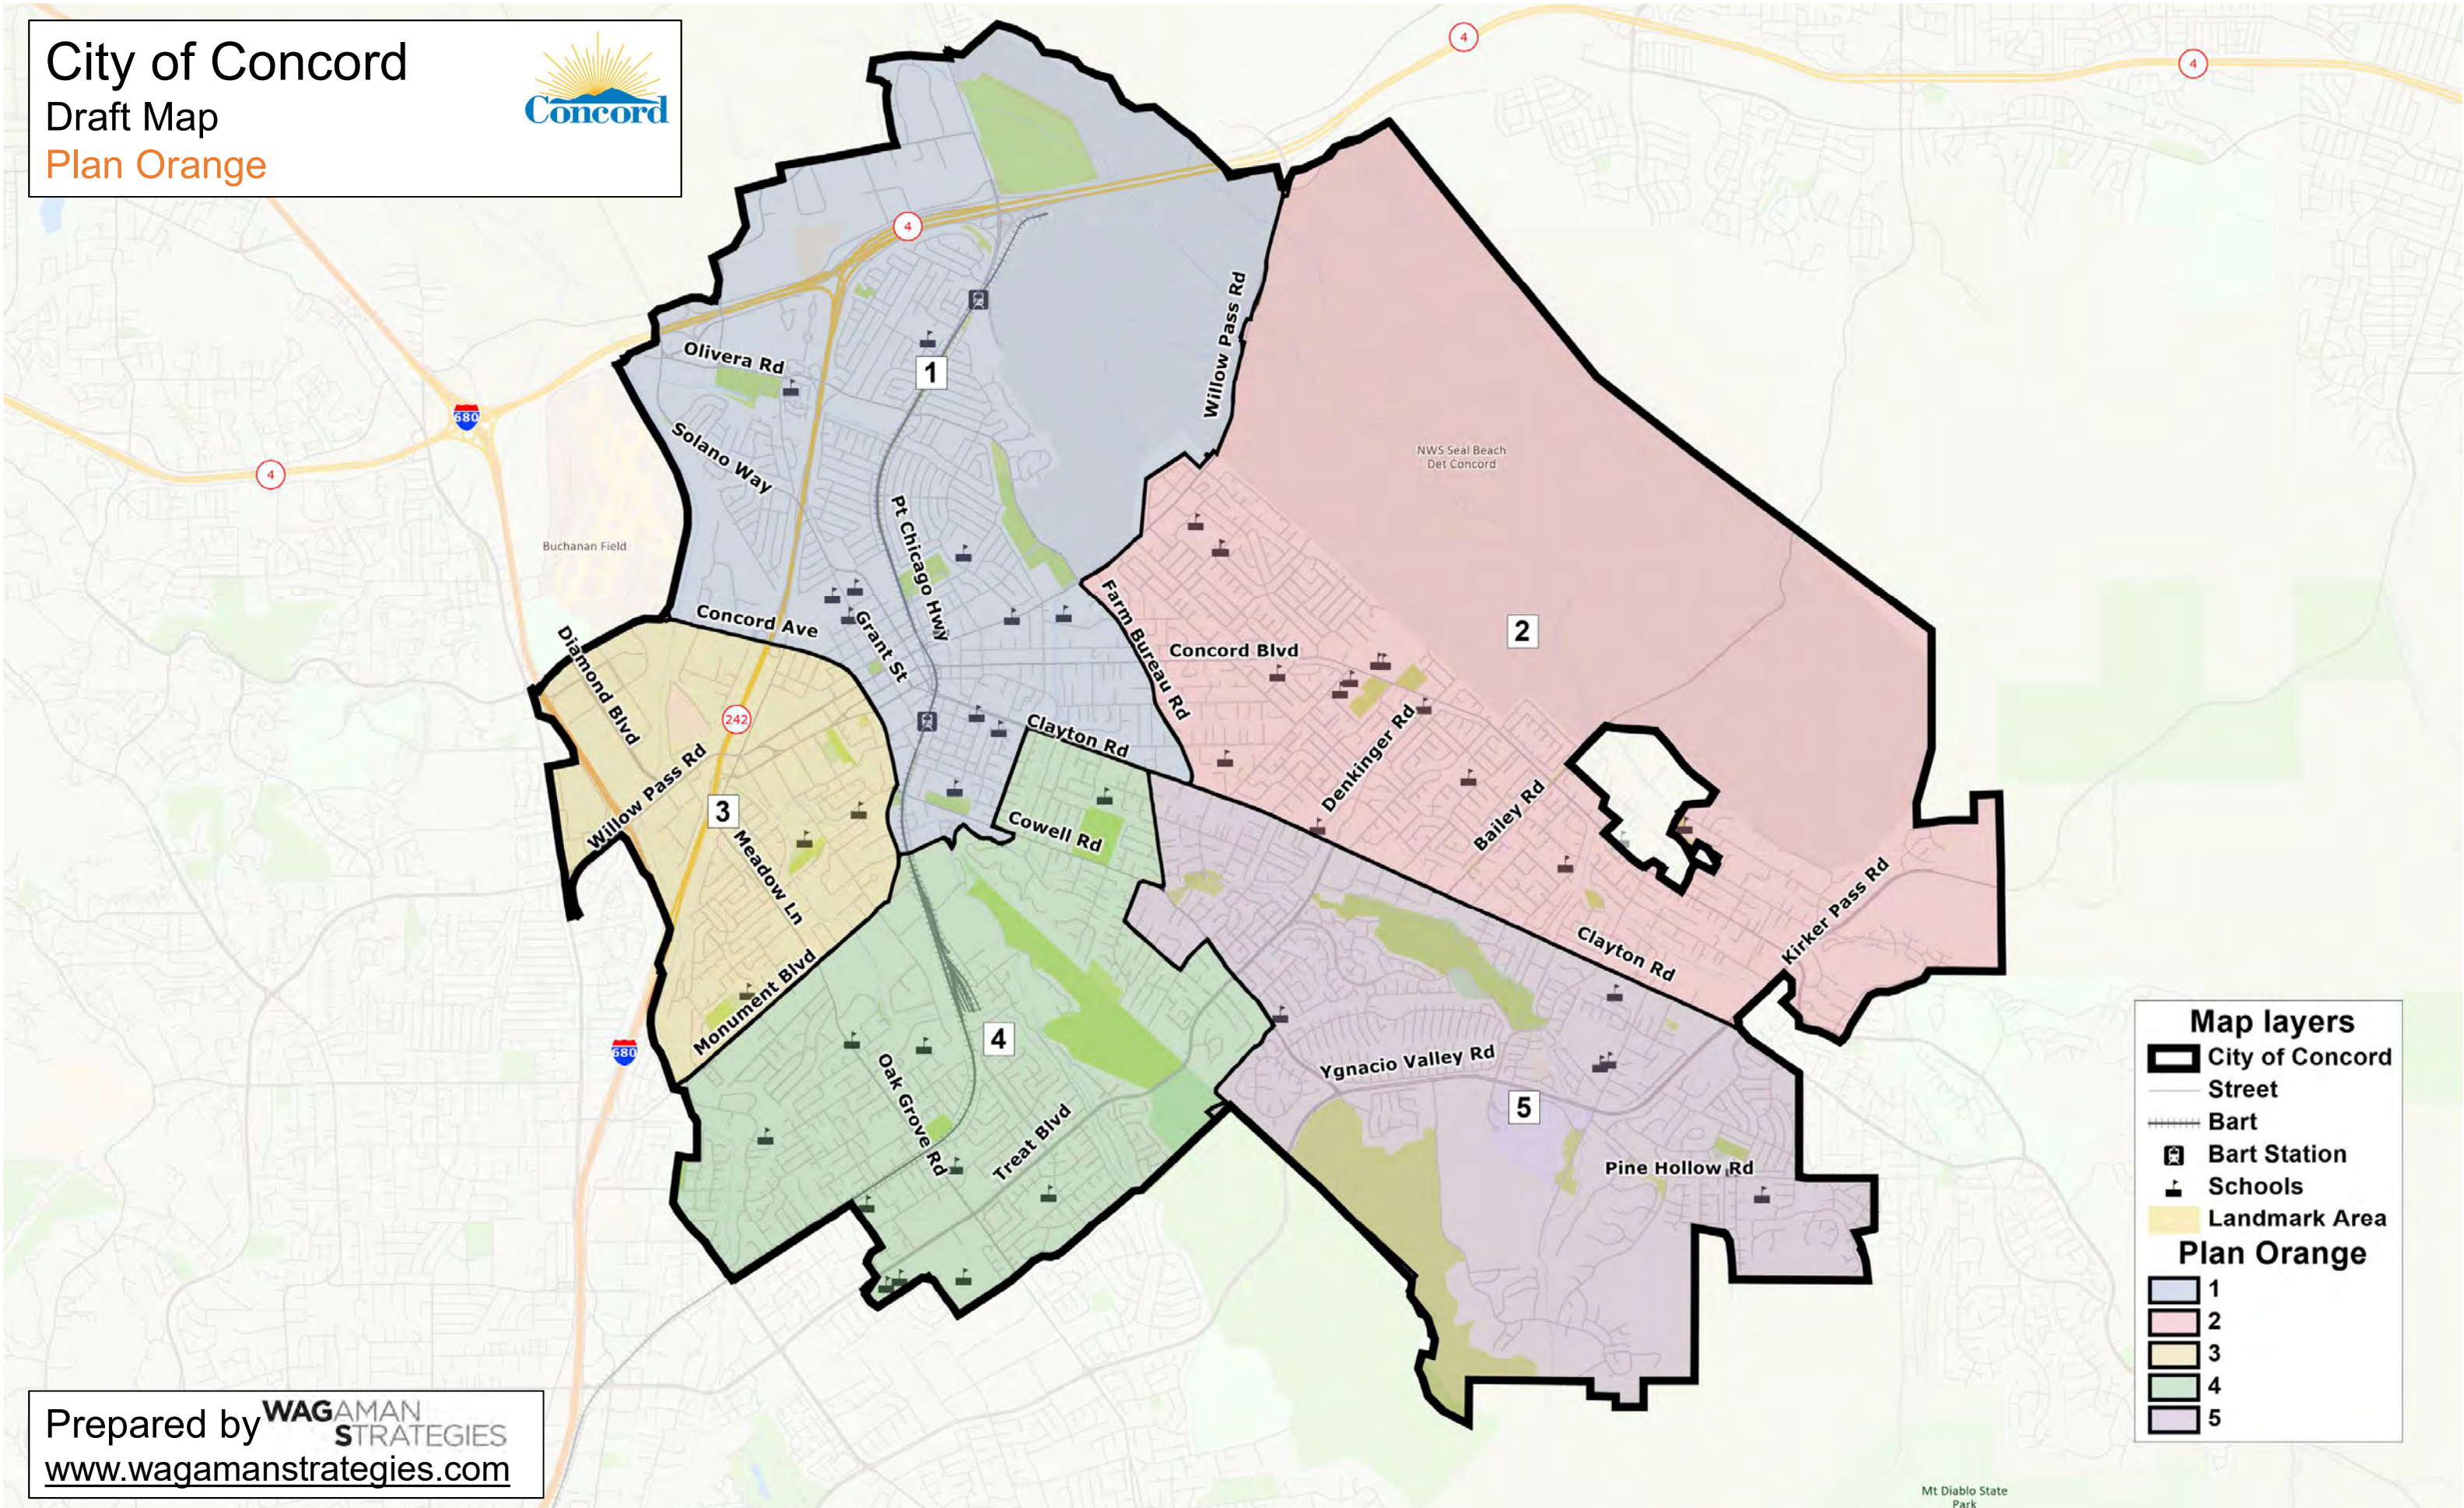

City of Concord
Draft Map
Plan Orange

Map layers

- City of Concord
- Street
- Bart
- Bart Station
- Schools
- Landmark Area

Plan Orange

- 1
- 2
- 3
- 4
- 5

Prepared by **WAGAMAN STRATEGIES**
www.wagamanstrategies.com

Mt Diablo State Park