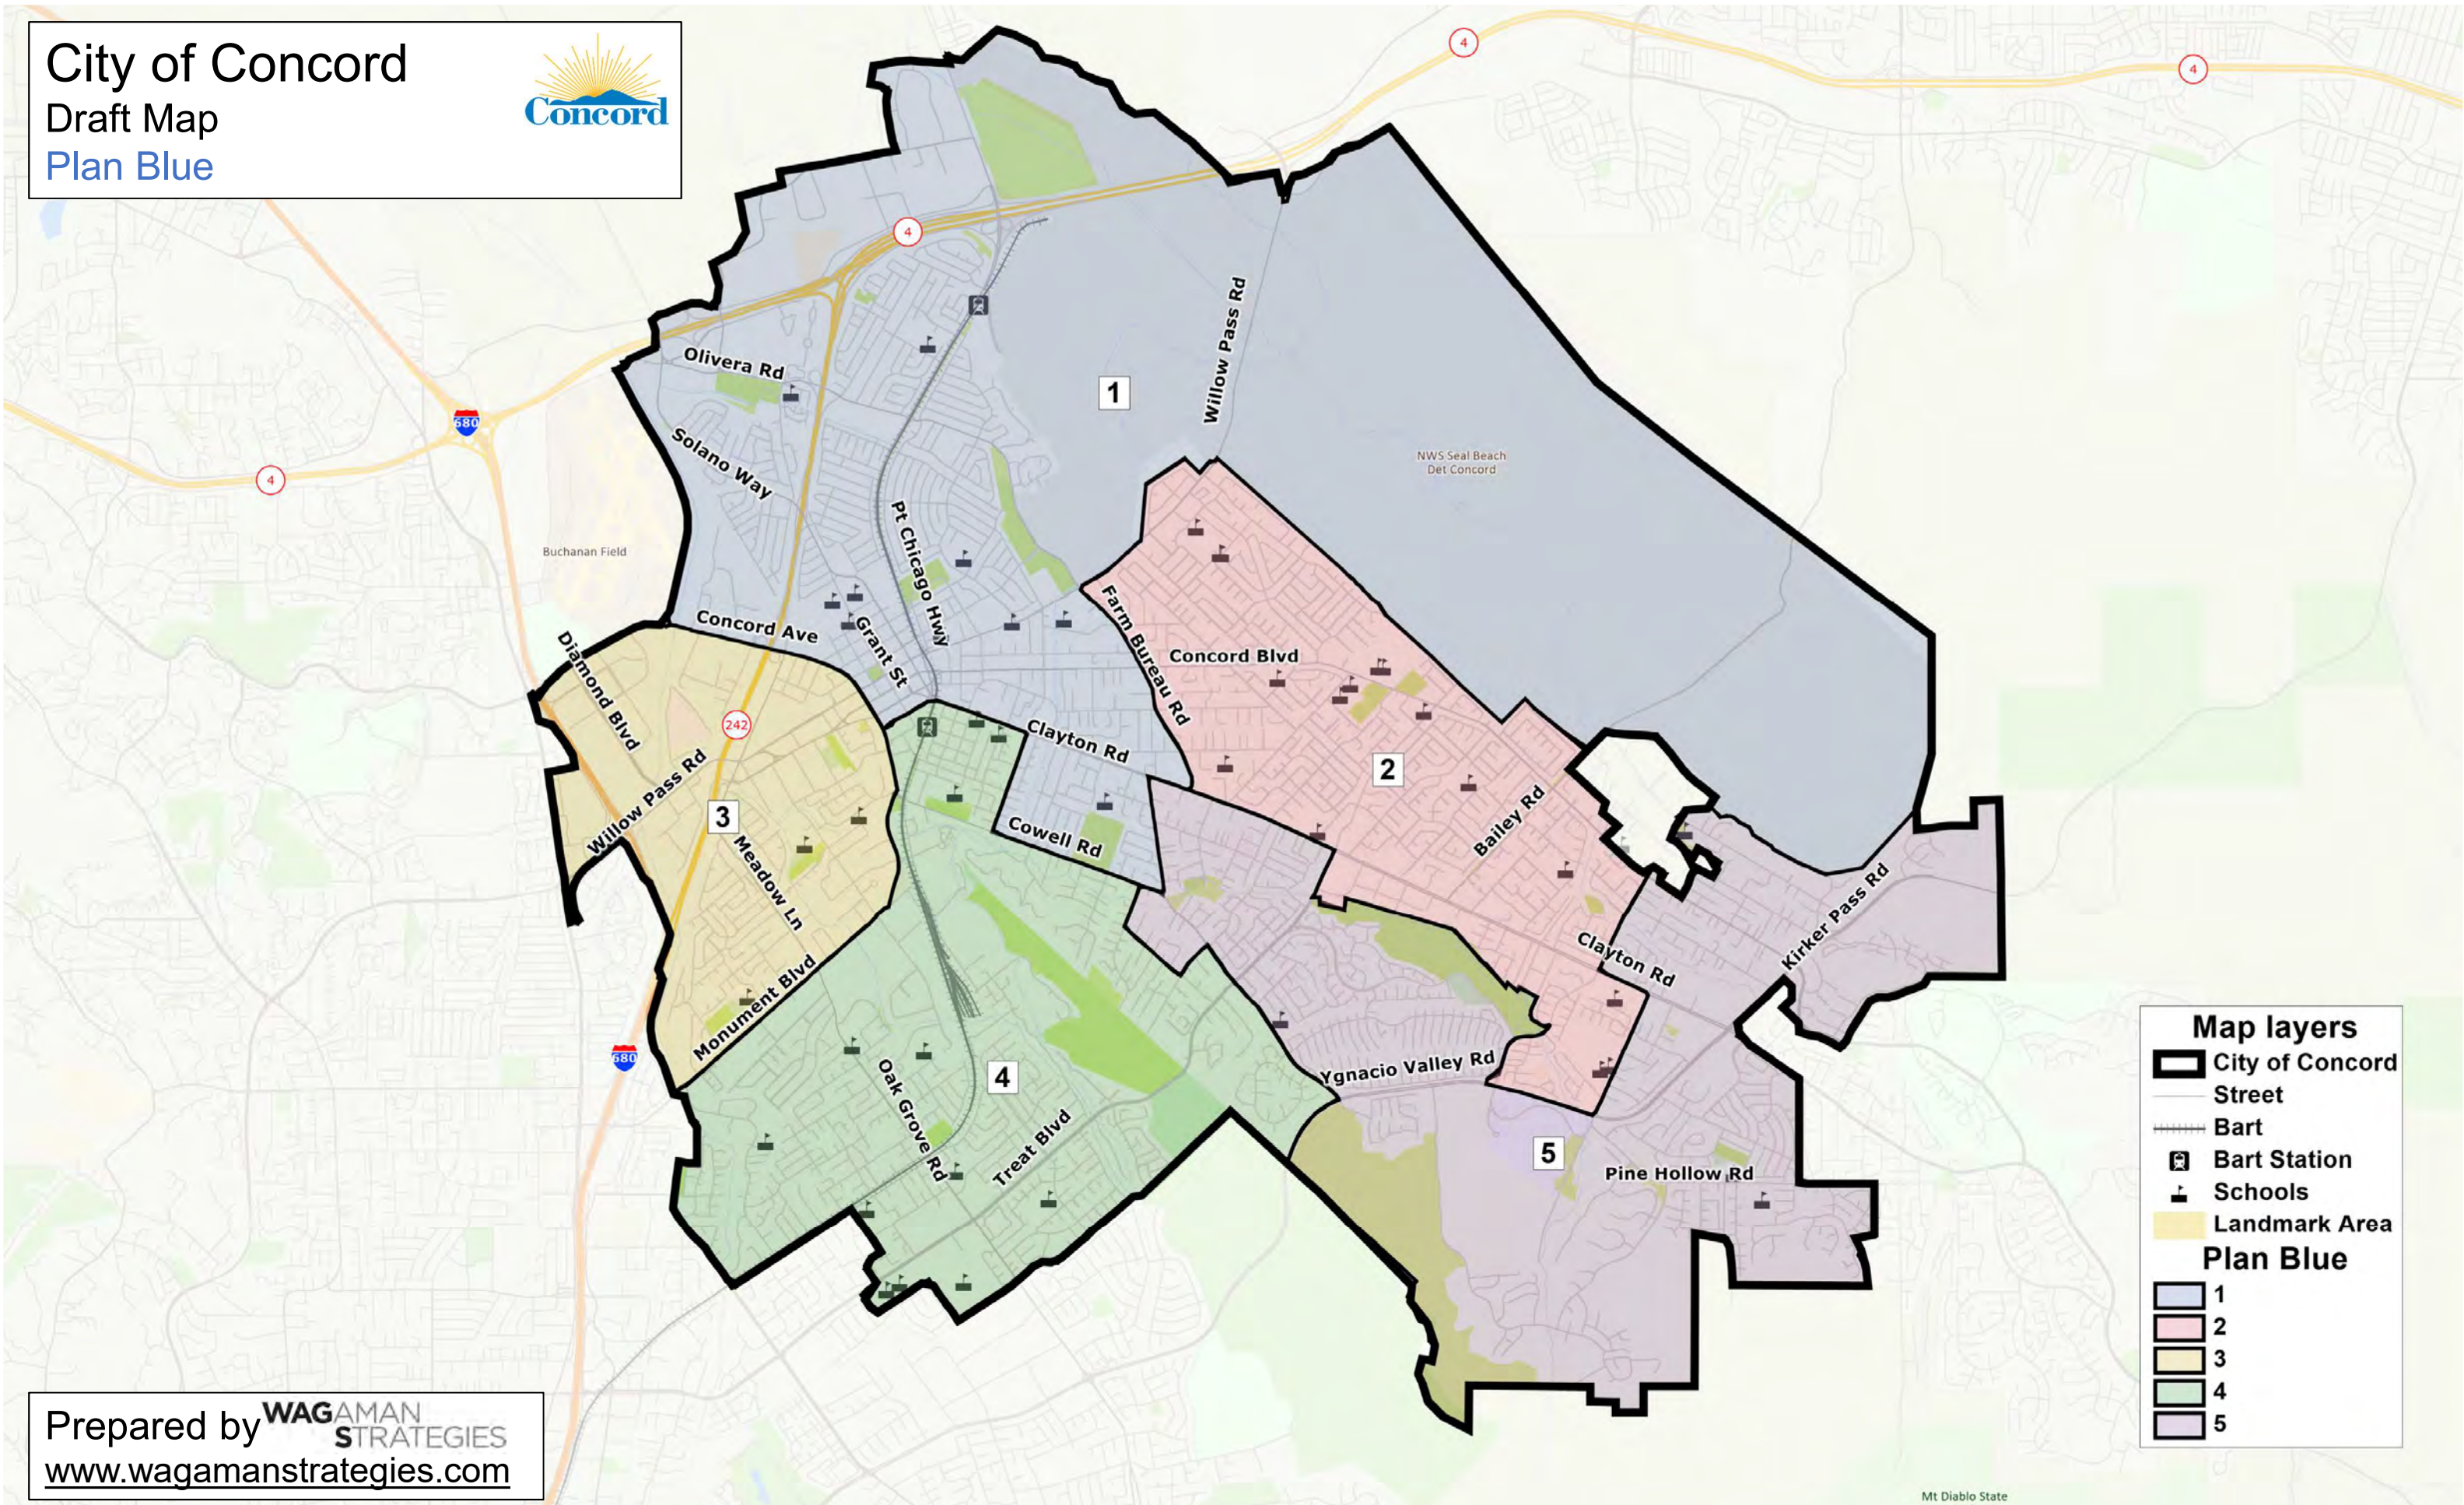

City of Concord
Draft Map
Plan Blue

Map layers

- City of Concord
- Street
- Bart
- Bart Station
- Schools
- Landmark Area

Plan Blue

- 1
- 2
- 3
- 4
- 5

Prepared by **WAGAMAN STRATEGIES**
www.wagamanstrategies.com