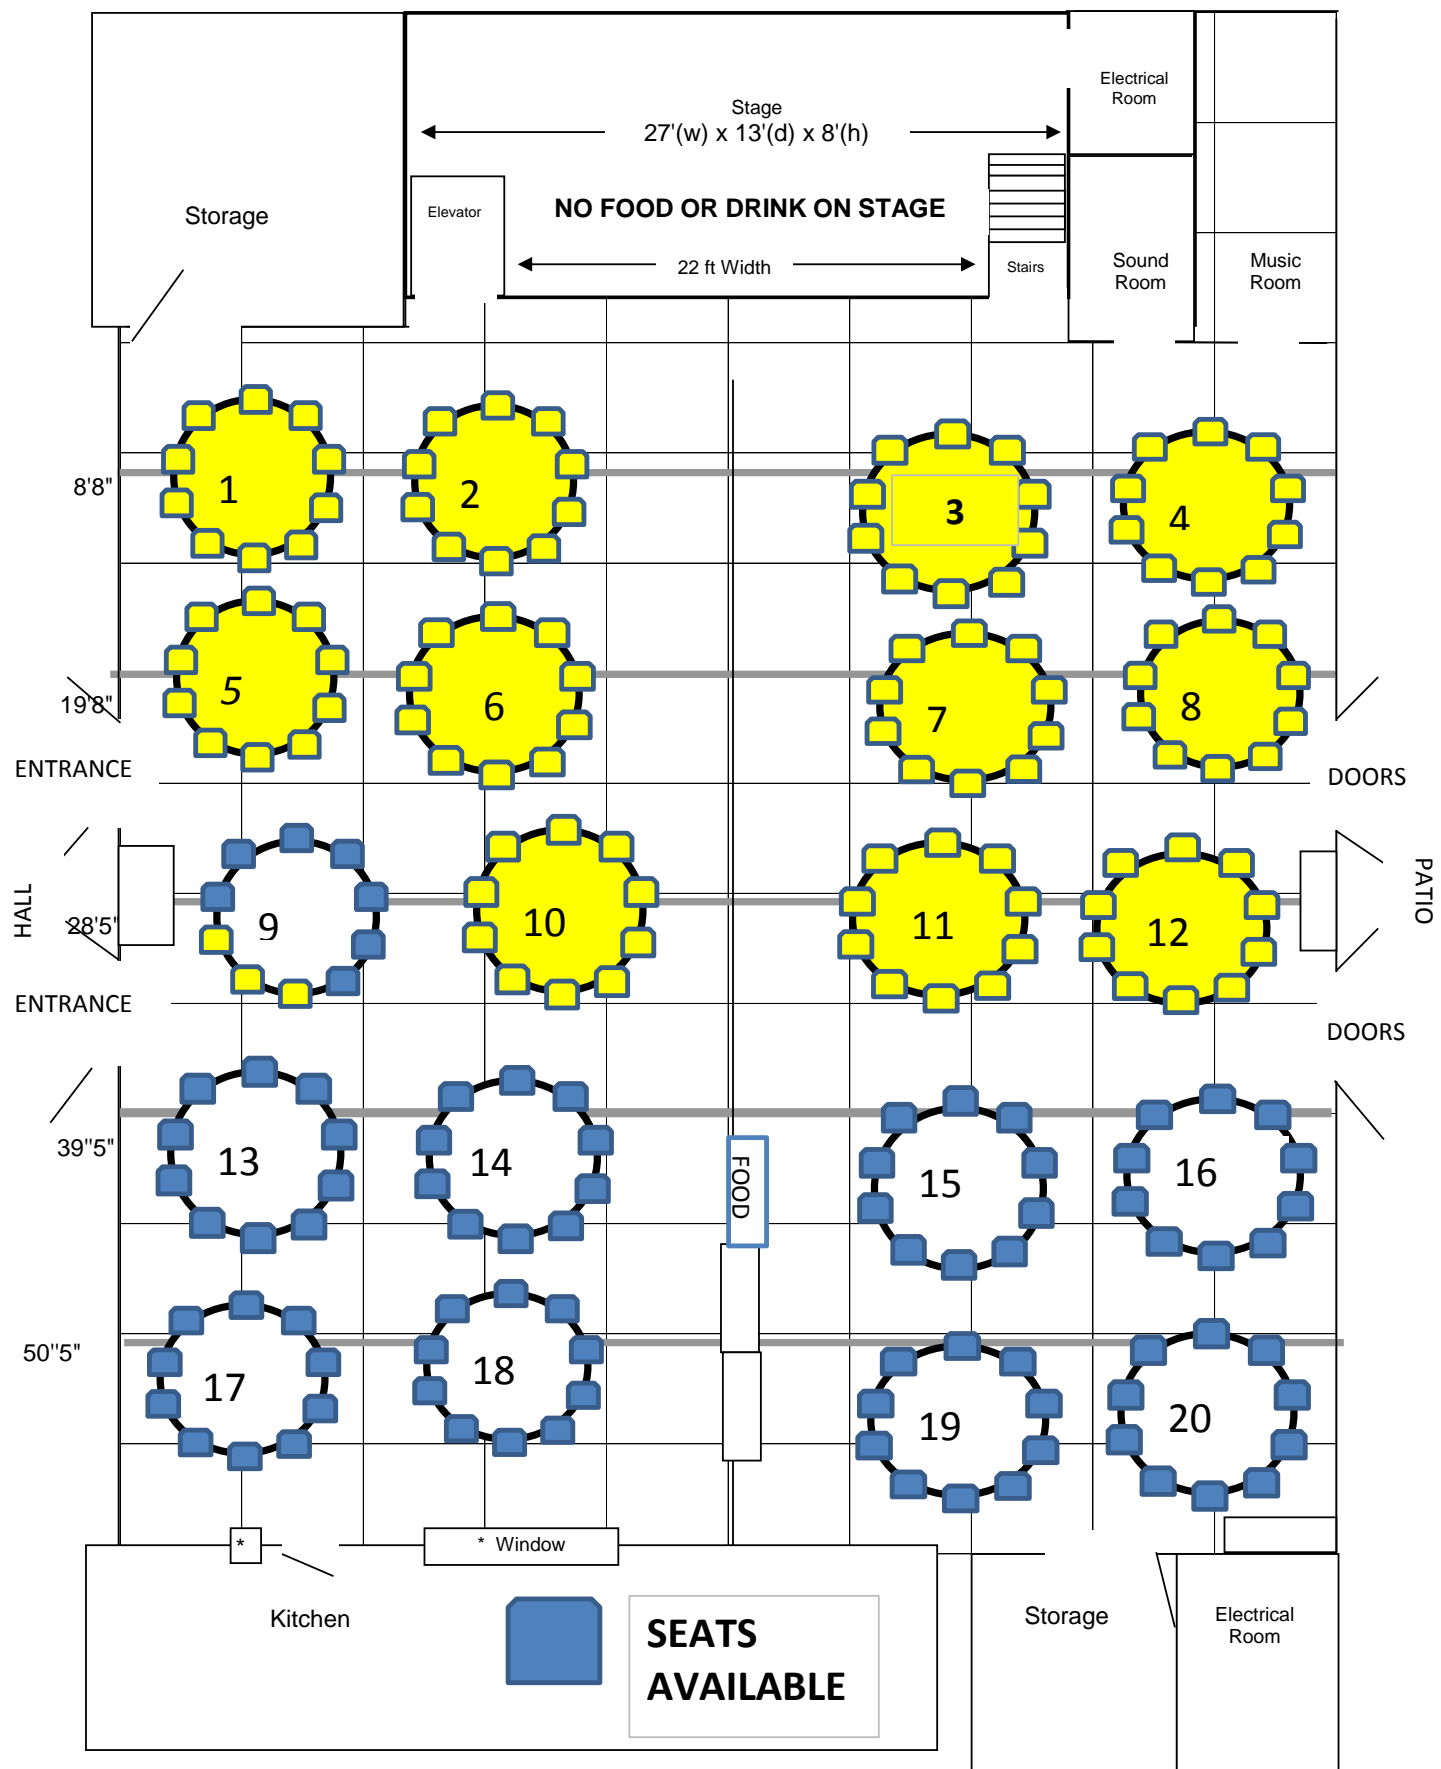

2017 Hawaiian Fusion

Wisteria Hall

 SEATS AVAILABLE