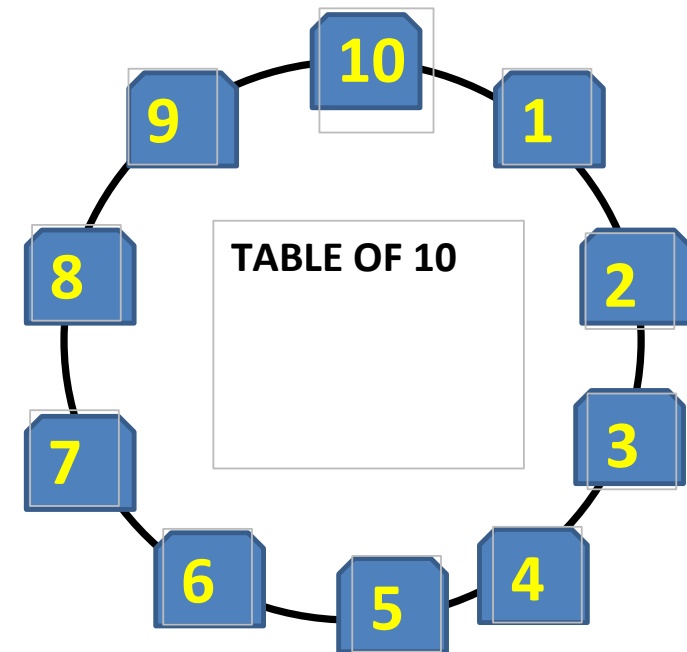

2017 Hawaiian Fusion

Wisteria Hall

 SEATS AVAILABLE