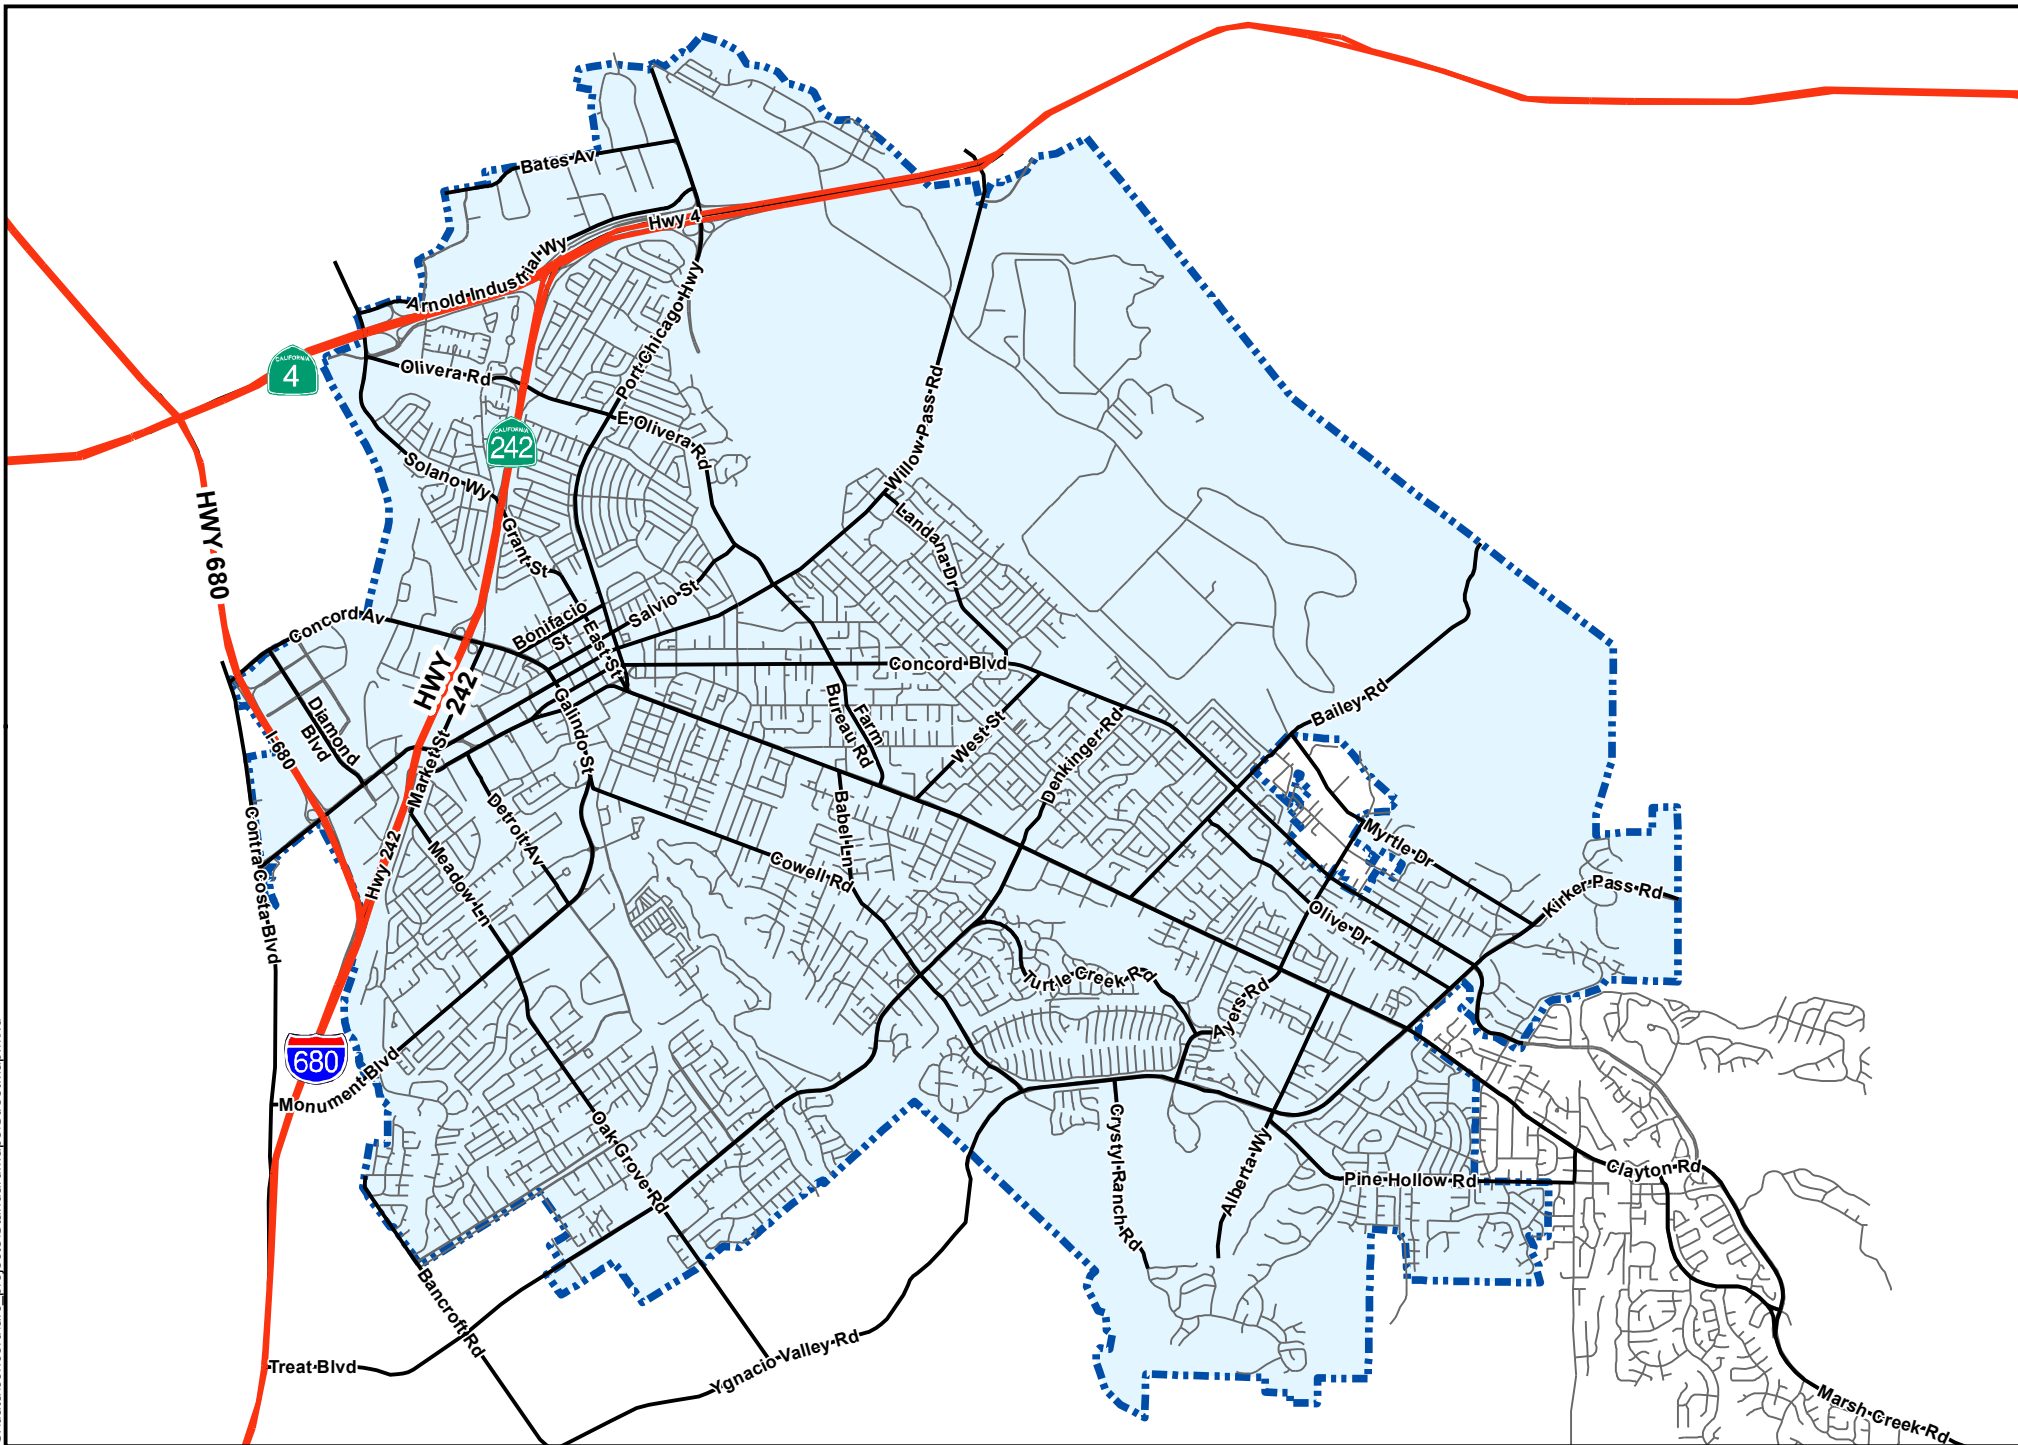

S:\data\concord\arc_projects\StandardMaps\StreetMap.mxd

Legend

-  Highways
-  Concord Limits

Street Map

Map Created: 4/30/2018
 By GIS Division of Information Technology

0 0.375 0.75 1.5
 Miles