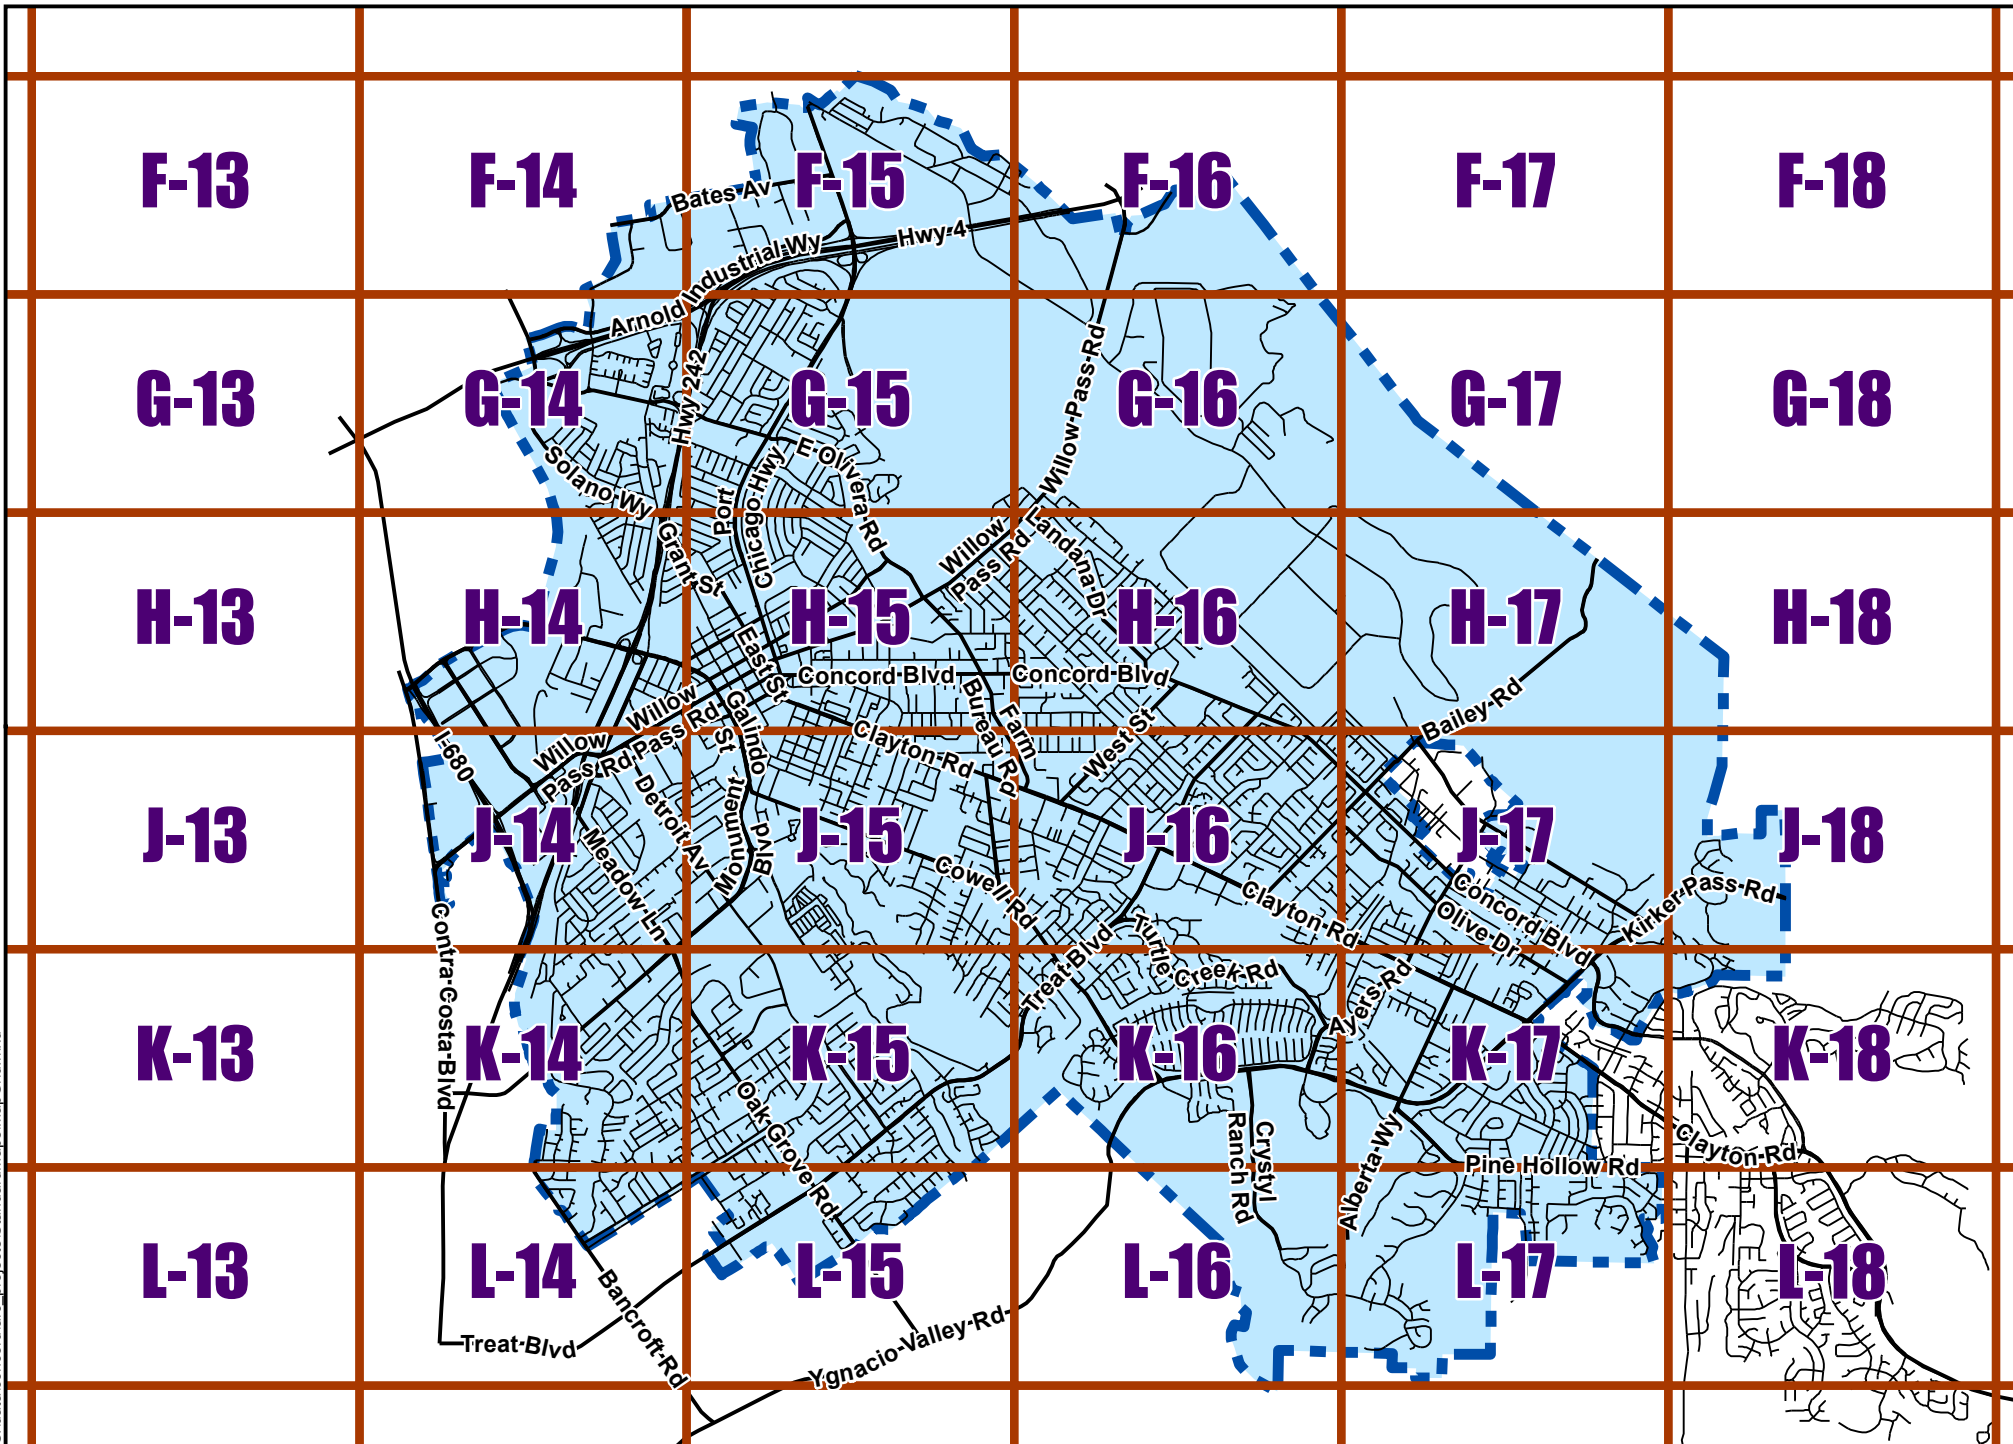

S:\data\concord\arc_projects\StandardMaps\MapGrid.mxd

Legend

	Concord	A	B
	Grid	C	D

Map Grid

Map Created: 2/28/2018
By GIS Division of Information Technology